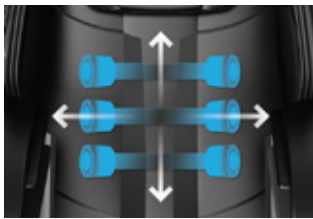

HeatRelief™

HipSculpt™

SoleRefresh™

Standard Features

- 2D Massage+
- XRail™
- FlexRelief™
- PalmSoothe™
- PressureRelief™
- ShapeSense™
- SoleRefresh™
- CalfRelief™
- CompactGlide™
- GravityFree™
- HeatRelief™
- HipSculpt™
- AudioRelax™